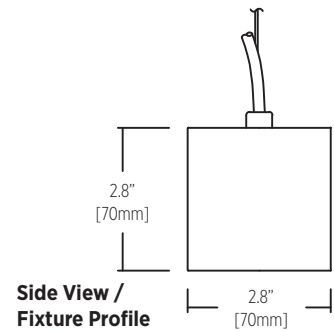

INSTALLATION TYPE

Straight cables with remote driver

Note:
See page 3 & 4 for mounting options