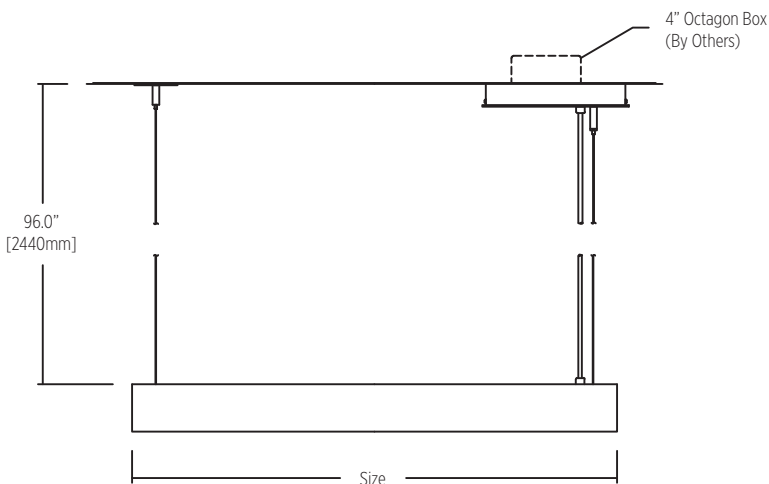

Straight cables with surface mounted canopy with integral driver

Note:
Surface mounted canopy with
integral driver - Order separately