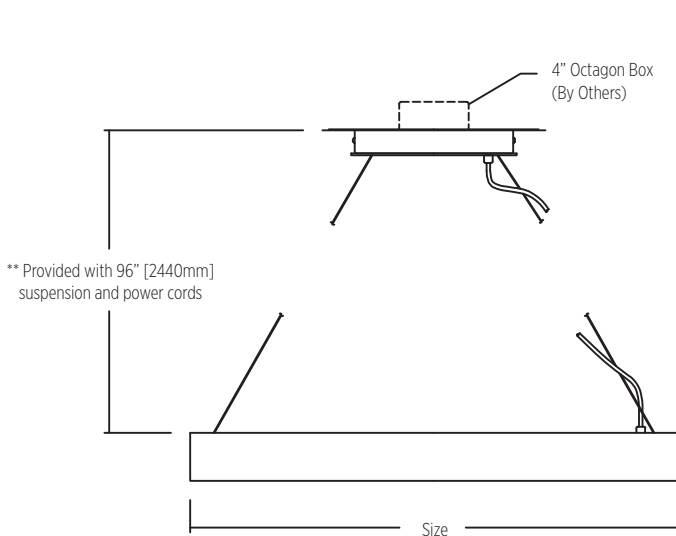

Center canopy with integral driver

Center canopy with integral driver
10.5" [267mm] Sq. x 1.9" [49mm] deep
Canopy mounts directly to the ceiling.
Mounting hardware provided.
Optional mounting holes for 4" octagon box - provided. 4" octagon box - supplied and installed by others