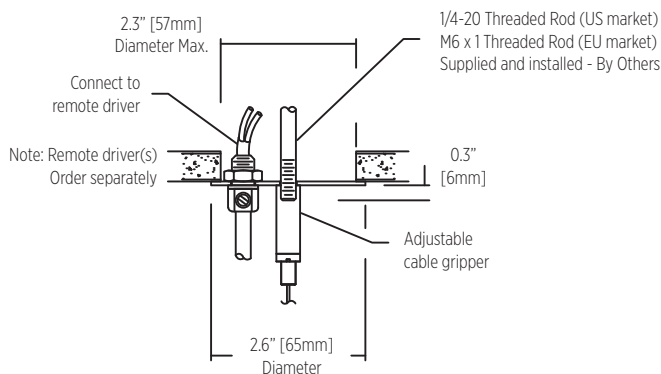

MOP-2A-2 Order Separately