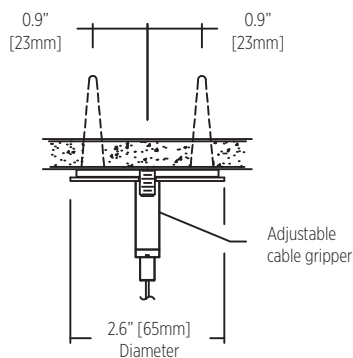

MONP-1A-2 Alternative - Supplied