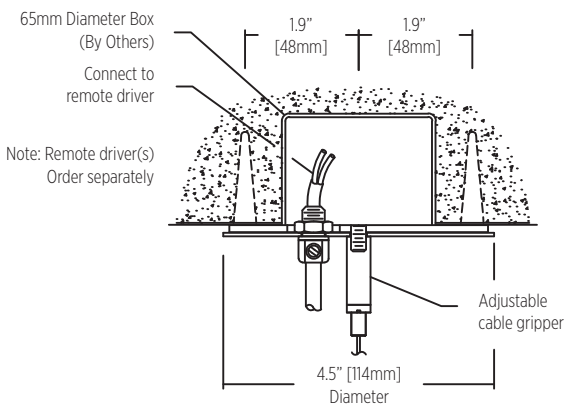

### MOP-3A Order Separately

Mounting Option Power 3A  
65mm Diameter Box (By Others)  
Installed in drywall, wood or concrete ceiling