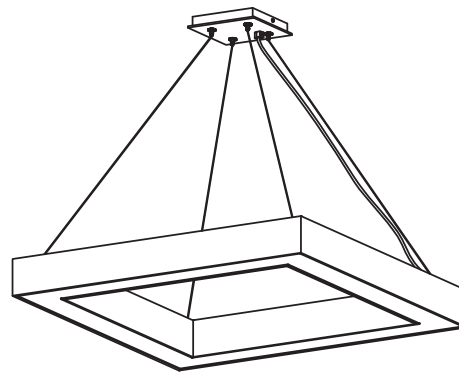

#### Center canopy with remote driver

**Center canopy**  
**5.9" [150mm] Sq. x 0.9" [22mm] deep**  
Fixture mounts directly to 4" octagon box - supplied and installed by others