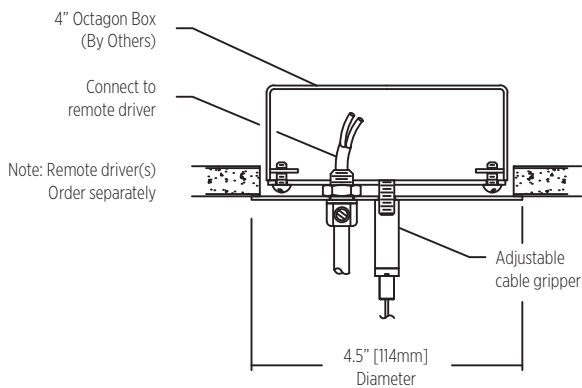

STRAIGHT CABLES MOUNTING OPTION - POWER

MOP-1A Standard - Supplied

Mounting Option Power 1A
Octagon Box (By Others)
Installed in drywall, wood or concrete ceiling