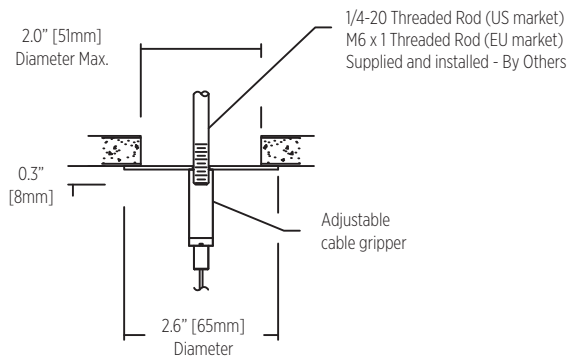

STRAIGHT CABLES MOUNTING OPTION - NON POWER

MONP-1A-1 Standard - Supplied