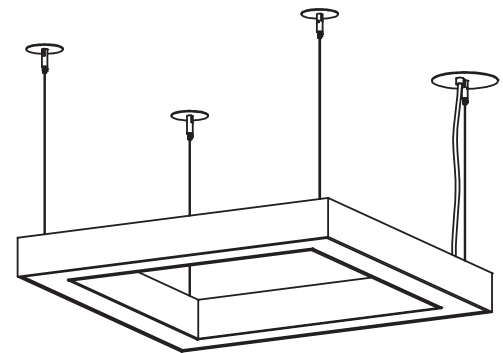

INSTALLATION TYPE

Straight cables with remote driver

Note:
See page 3 & 4 for mounting options