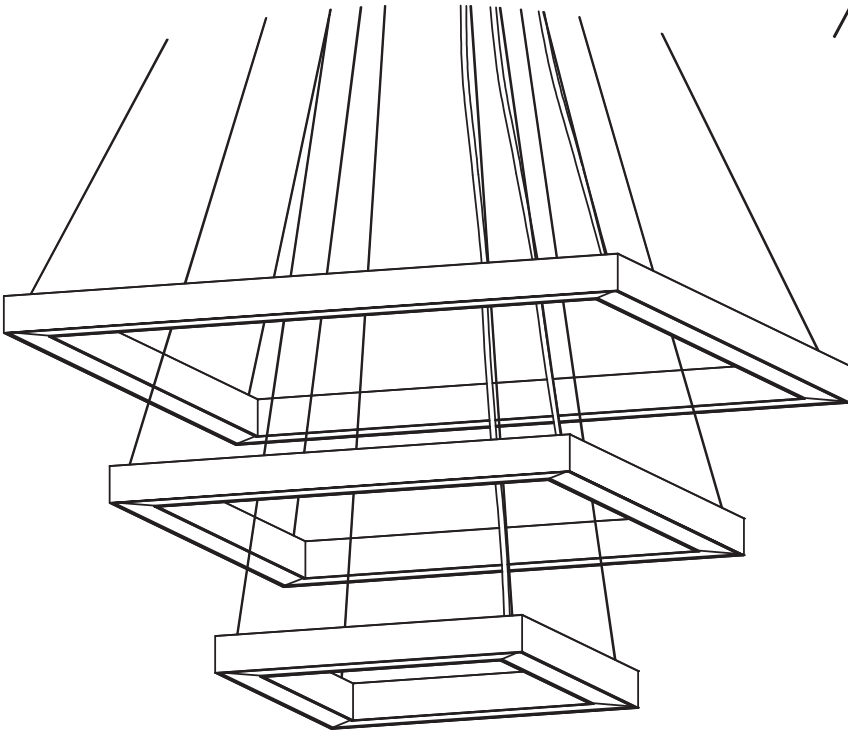

Multiple fixture cluster

Please advise number of fixtures, size and suspension length for each fixture