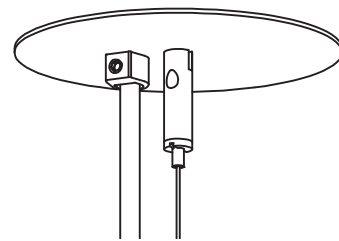

STRAIGHT CABLES MOUNTING OPTION - POWER

MOP-1A Standard - Supplied

Mounting Option Power 1A
Octagon Box (By Others)
Installed in drywall, wood or concrete ceiling