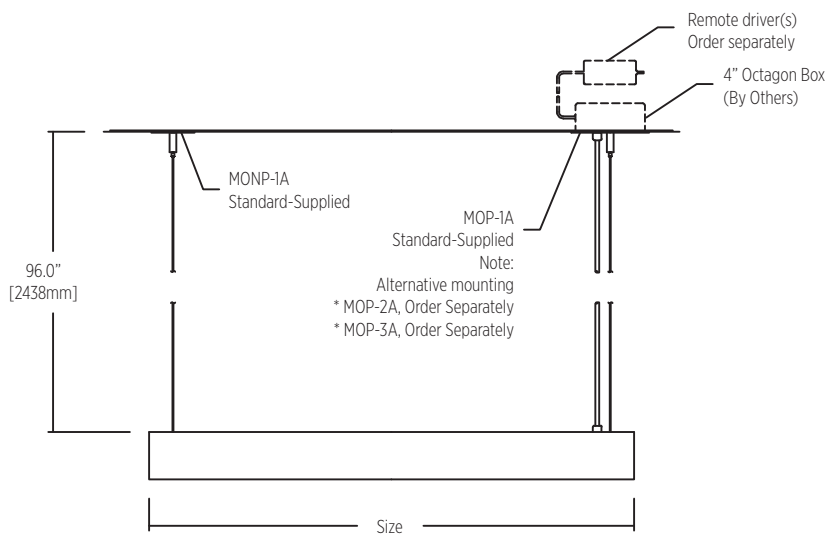

INSTALLATION TYPE

Straight cables with remote driver

Note:
See page 3 & 4 for mounting options