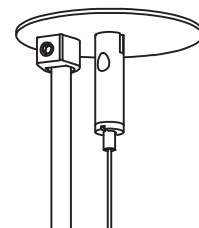

MOP-2A-2 Order Separately