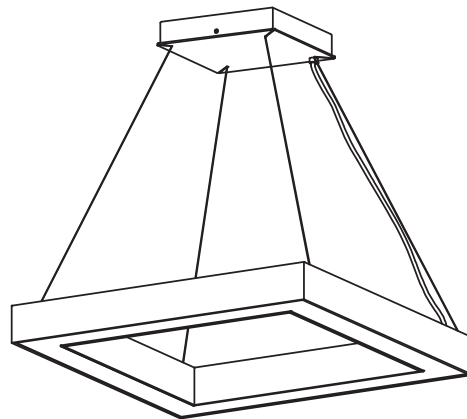

#### Center canopy with remote driver

**Center canopy**  
**5.9" [150mm] Sq. x 0.9" [22mm] deep**  
Fixture mounts directly to 4" octagon box - supplied and installed by others

#### Center canopy with integral driver

**Center canopy with integral driver**  
**10.5" [267mm] Sq. x 1.9" [49mm] deep**  
Canopy mounts directly to the ceiling.  
Mounting hardware provided.  
Optional mounting holes for 4" octagon box - provided. 4" octagon box - supplied and installed by others