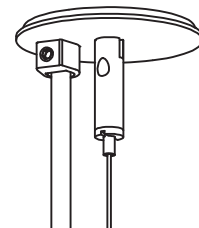

MOP-2A-1 Order Separately

Mounting Option Power 2A-1
Suspension assembly
Installed in drywall or wood ceiling