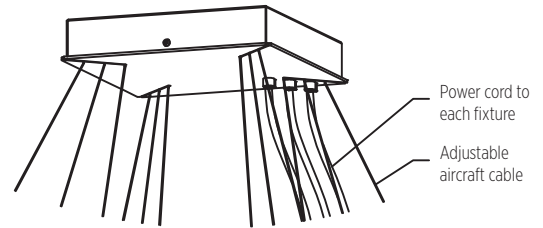

Center canopy with integral driver 10.5" [267mm] Sq. x 1.9" [49mm] deep

Canopy mounts directly to the ceiling.
Mounting hardware provided.

Optional mounting holes for 4" octagon box - provided. 4" octagon box - supplied and installed by others.